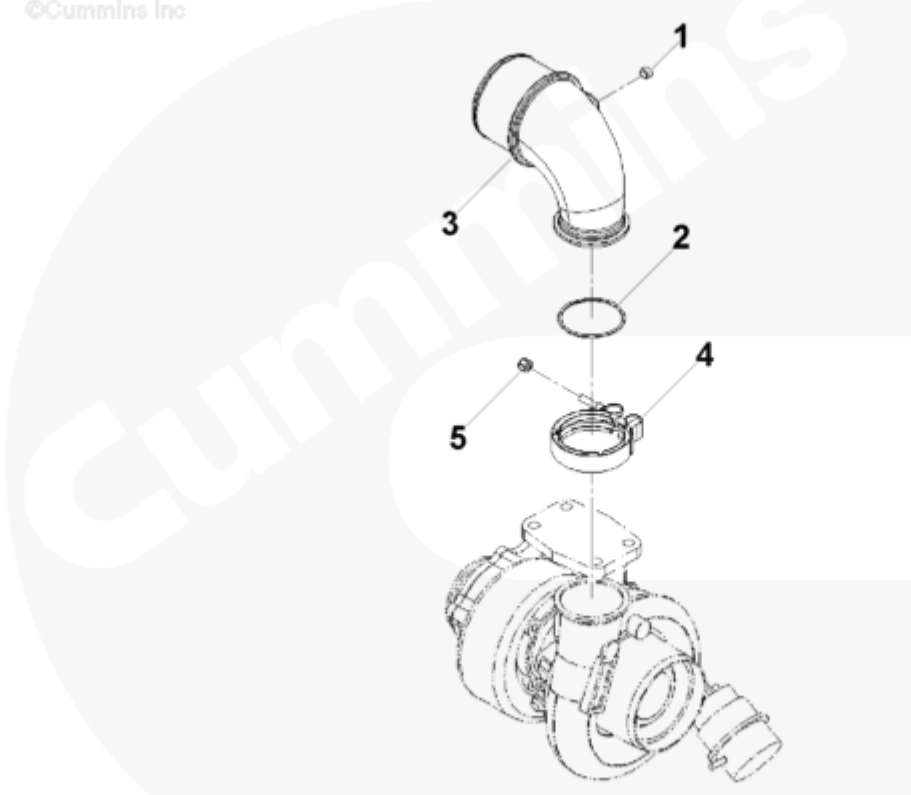

Parts Catalog - Option Detail

Electronic Parts Catalog - Option Detail				
Option	Group	Graphic	Film Card	Date
IC9018-03	10.01.2	ic971gw	Z	17-JUN-96
Engines	6C8.3, C GAS PLUS CM556, G8.3, G8.3 CM558, GTA8.3 CM558, ISC CM2150, ISC CM554, ISC CM850, ISC8.3 CM2250, ISC8.3 G CM2180 C101, ISL CM2150, ISL CM554, ISL CM850, ISL G CM2180, ISL8.9 CM2150 L110, ISL8.9 CM2880 L112, ISL9 CM2150 SN, ISL9 CM2250, ISL9 CM2350 L101, ISL9 CM2350 L111, ISLE4 CM850, L GAS PLUS CM556, L8.9, L8.9 L121, L8.9G CMOH2.0 L125B, L9 CM2350 L116B, L9 CM2350 L119B, L9 CM2350 L120C, L9 CM2350 L123B, L9.3 L105, L9.5 L117, L9N CM2380 L124B, QSC8.3 CM2250, QSC8.3 CM2880 C102, QSC8.3 CM554, QSC8.3 CM850(CM2850), QSL9 CM2250, QSL9 CM2250 L115, QSL9 CM2350 L102, QSL9 CM2350 L107, QSL9 CM2350 L118, QSL9 CM2350 L122, QSL9 CM554, QSL9 CM850(CM2850), QSL9 G CM558, QSL9 M CM2250 L106, QSL9.3 CM2880 L113			

ic971gw

SMALL | MEDIUM | LARGE

Cart	Ref No	Part Number	Part Description	Required	Remarks
View My Cart					
		IC9018-03	Air Transfer Connection		Air Transfer Connection
<input type="checkbox"/>	1	3008465	Pipe Plug	1	1/8 NPT.
<input type="checkbox"/>	2	3883284	O-Ring Seal	1	

<input type="checkbox"/>	3	3918327	Air Transfer Pipe	1	
	4	3923060	V Band Clamp	1	Service As 3069053.
<input type="checkbox"/>	5	3923041	Lock Nut	1	1/4-28 Thread.

© 2019 Cummins Inc., Box 3005, Columbus, IN 47202-3005 U.S.A.
 Terms of Use and Disclaimers | Recommended System Requirements
 Need Assistance? Please click on the Contact Us button in the top right corner of any page.